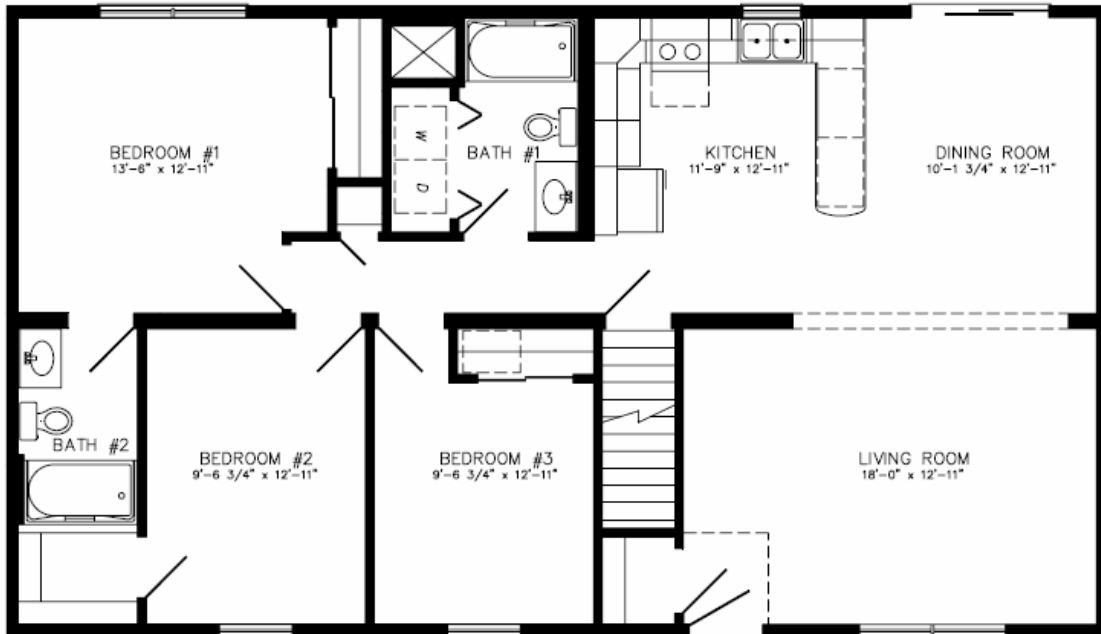

CONCORD

Shown with optional and/or site built features

27'6"X48'0"
1320 SQ/FT

855-867-5044