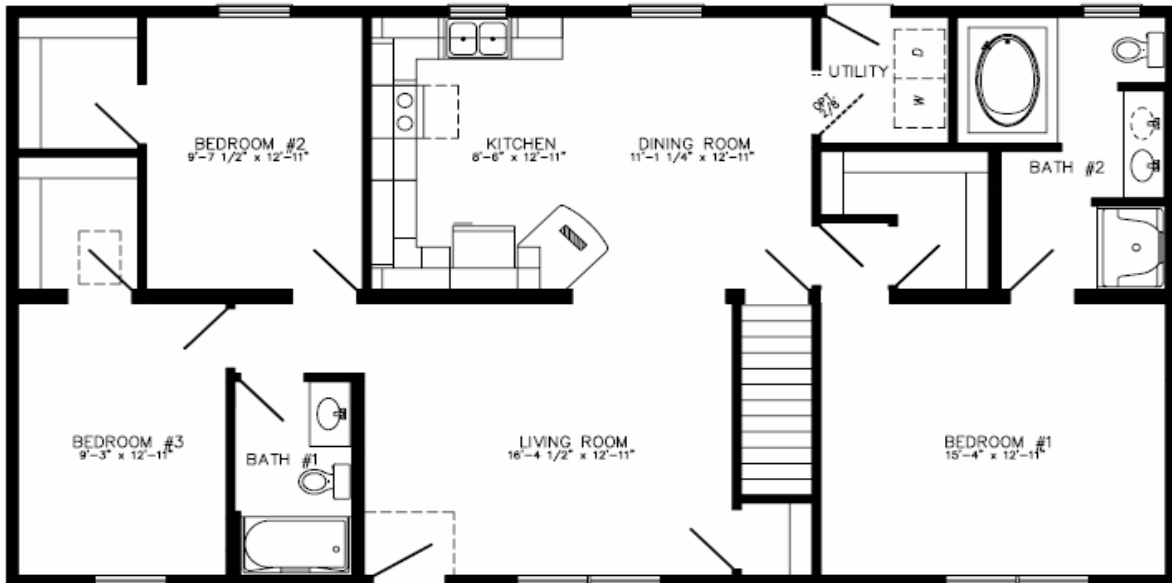

CUMBERLAND

Shown with optional and/or site built features

27' 6" X 52' 0"
1430 SQ/FT

www.pennkraft.com