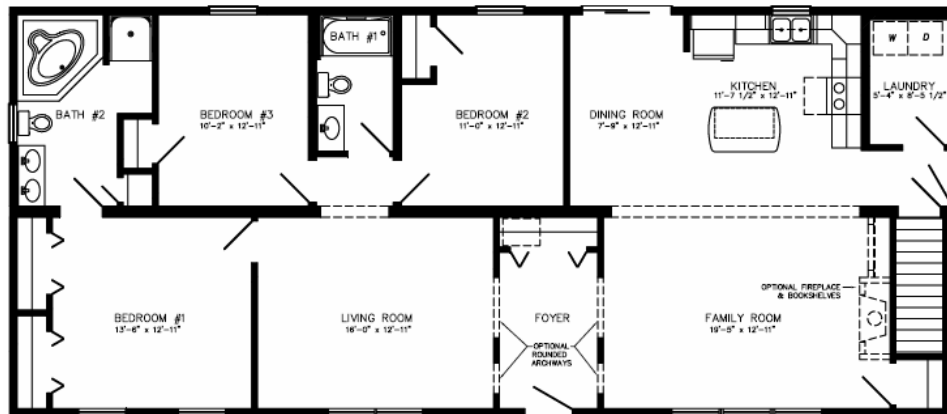

NEWPORT

Shown with optional and/or site built features

27'6"x64'0"
1760 SQ/FT