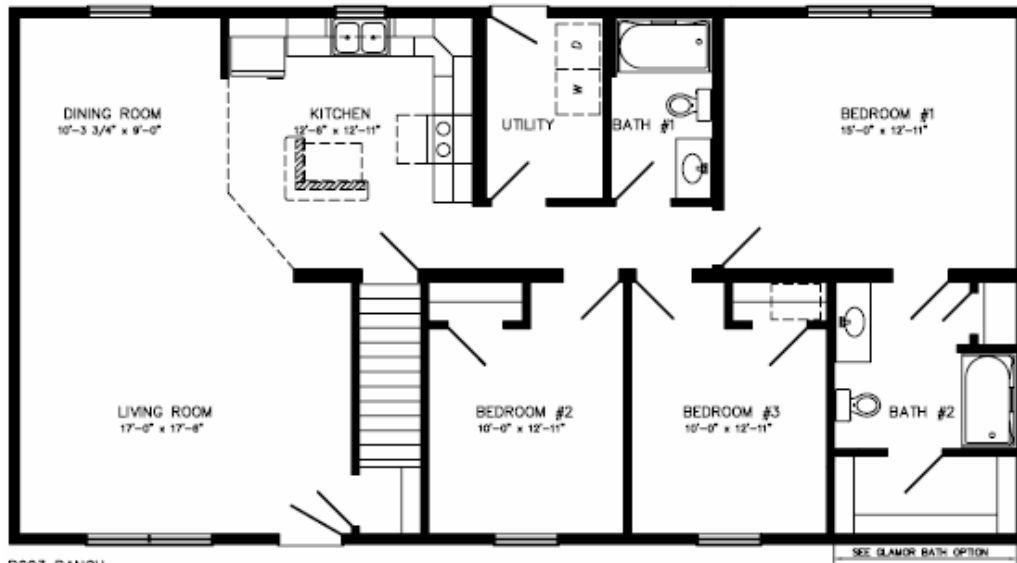

SPRINGFIELD

Shown with optional and/or site built features

27'-6" x 52'-0"
1430 SQ/FT

PENNKRAFT BUILDING SYSTEMS