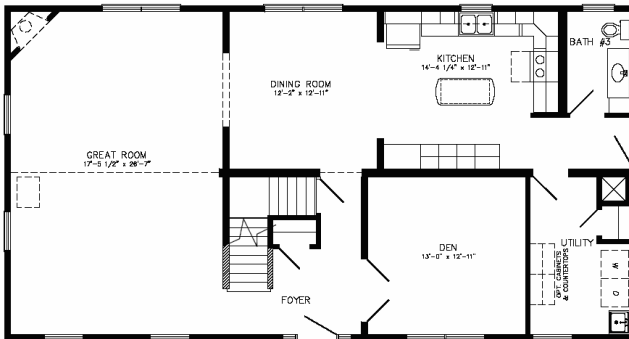

# BERKSHIRE

Shown with optional and/or site built features

**TS007 TWO STORY**  
**27'-8\"/>**