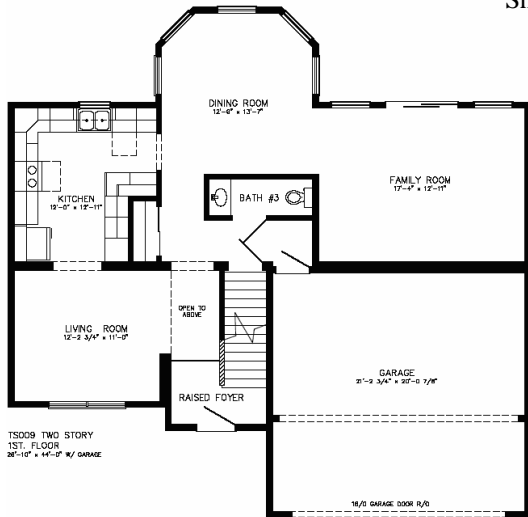

BRIDGEPORT

Shown with optional and/or site built features

TS009 TWO STORY
28'-10" x 44'-0" W / GARAGE
2274 SQ/FT