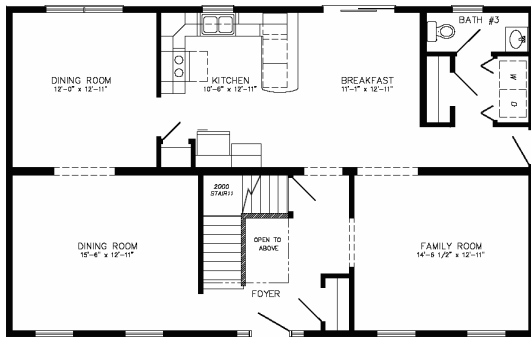

EASTON

Shown with optional and/or site built features

27'-6" x 44'-0"
2420 SQ/FT