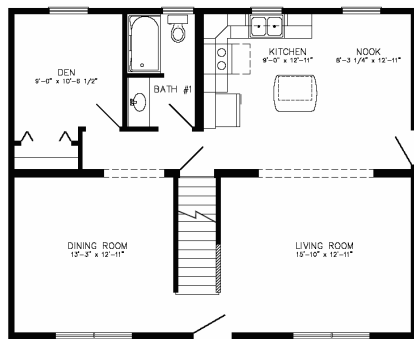

MANCHESTER

Shown with optional and/or site built features

27'-6" x 34'-0"
1870 sq/ft